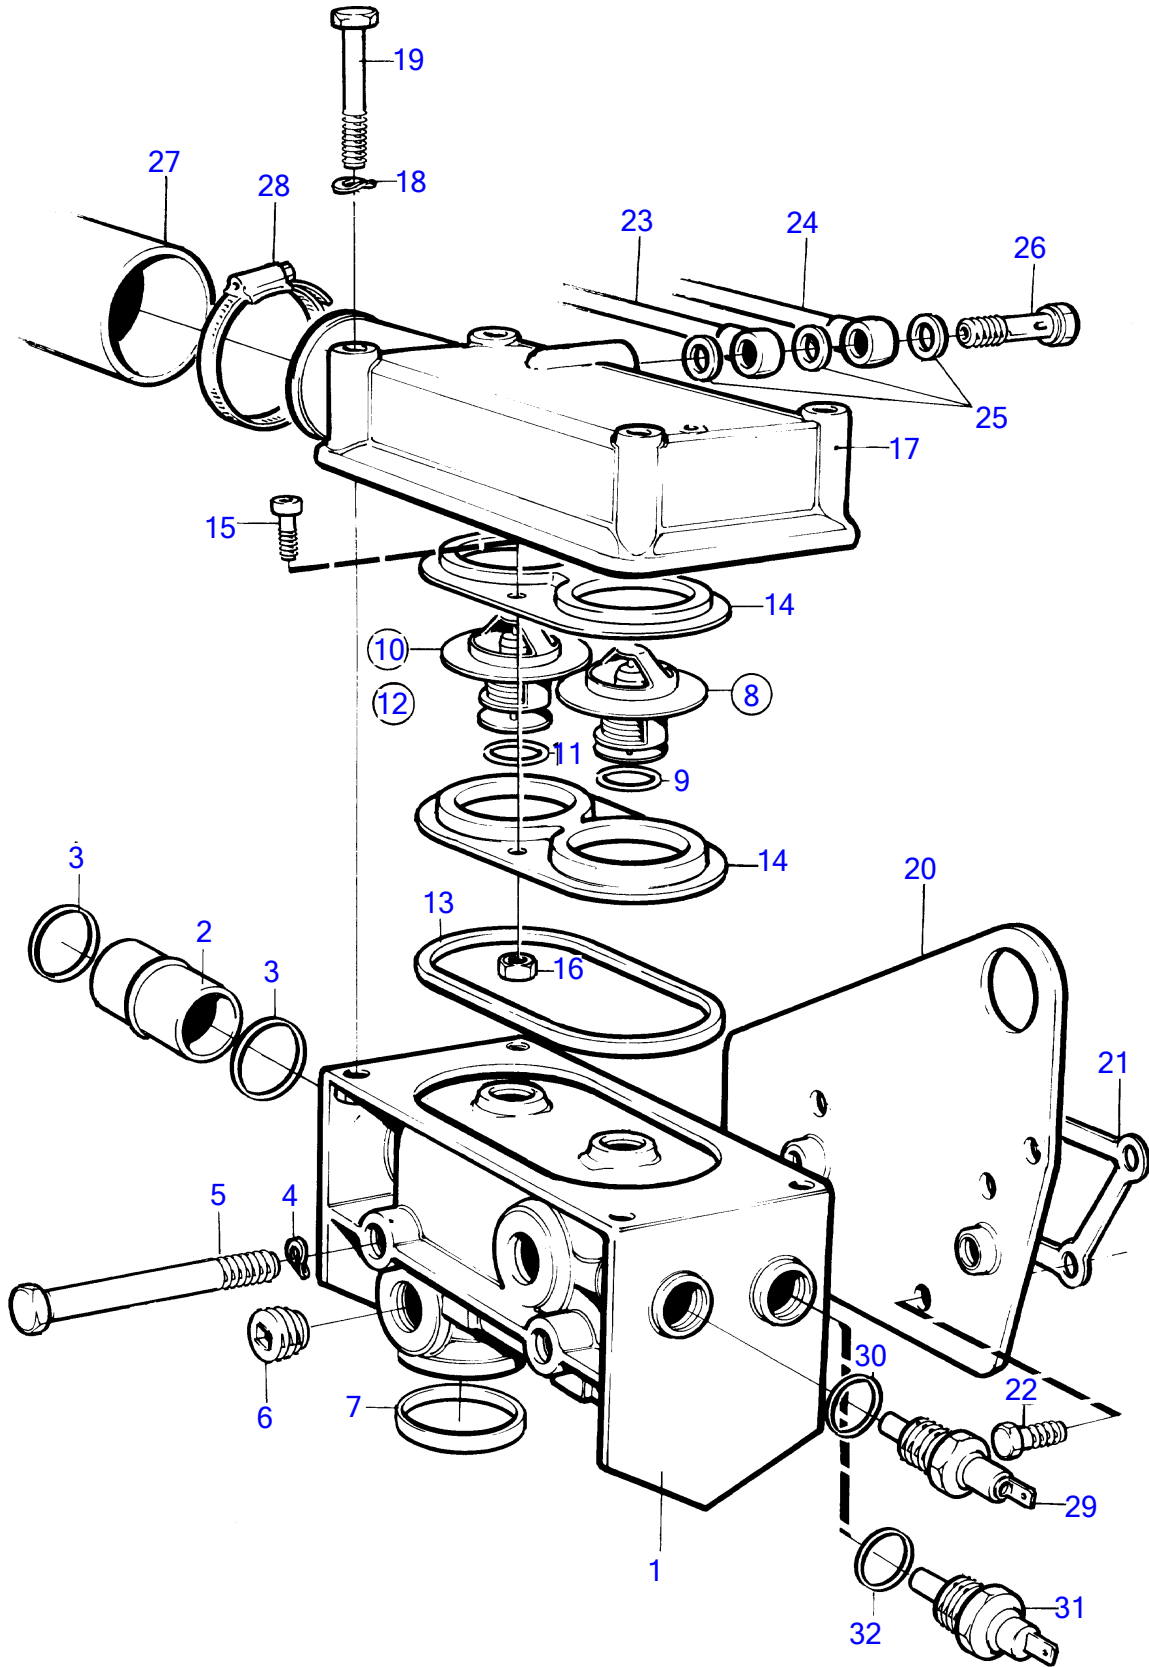

KAD42A, KAMD42A

10607

KAD42A, KAMD42A

REF	PART NO.	QTY	DESCRIPTION	NOTES
1	838704	1	Thermostat housing	
2	838739	1	Adapter	
3	968927	2	O-ring	
4	941907	2	Spring washer	Early type
5	965183	2	Flange screw	
6	952077	2	Plug	
7	1542198	1	Sealing ring	
8	876128	1	Thermostat kit	
9	416033	1	• Sealing ring	
10	875849	1	Thermostat kit	With air venting valve
11	416033	1	• Sealing ring	
12	876145	1	Retainer kit	
13	838807	1	• Sealing ring	
14	859229	2	• Retainer	
15	963554	2	• Hexagon screw	
16	966170	2	• Lock nut	
17	860449	1	Cardboard tube	Obsolete part
18	941907	4	Spring washer	Early type
19	965217	4	Flange screw	
20	860518	1	Adapter	
21	1542187	1	Gasket	
22	955295	4	Hexagon screw	
23	860662	1	Air vent hose	Expansion tank-thermostat housing
24	860215	1	Air vent hose	Turbo-thermostat housing
25	11994	3	Gasket	
26	947975	1	Hollow screw	
27	860412	1	Hose	Thermostat housing-heat exchanger
28	943477	1	Hose clamp	
29		1	contact	See group 3
30	957181	1	Gasket	
31		1	temperature sensor	See group 3
32	957181	1	Gasket	